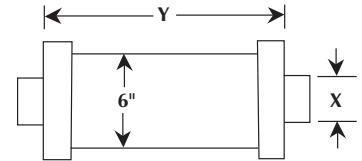

INLINE FILTER/TRAPS

These Inline Filter Traps are 6" diameter plastic filters with a perforated metal basket and are available in either 12" or 24" lengths. They are used with the Fuji Ring Compressors through model VFC70 for trapping lint, string, paper, etc. 1 1/2" and 2" hose connections are available.

INLINE FILTER TRAPS		
Model No.	X Dim. (in.)	Y Dim. (in.)
TX1215	1 1/2"	12"
TX1220	2"	12"
TX2420	2"	24"