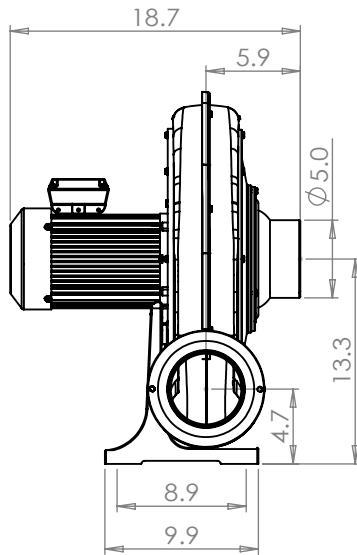

**Direct Drive Turbo Blower**

Unit: Inch

**Specifications**

Model	FDC-030A-7W
Phase	3
Voltage	208-240 / 415-480
Frequency (Hz)	60
Rated Output (HP)	3.0
Rated Current (Amps)	9.8 / 4.9
Max. Pressure (in. H <sub>2</sub> O)	15.0
Max. Airflow (CFM)	1111.8
Noise Level dB (A)	96.0
Weight (lbs.)	79.2

**Pressure**