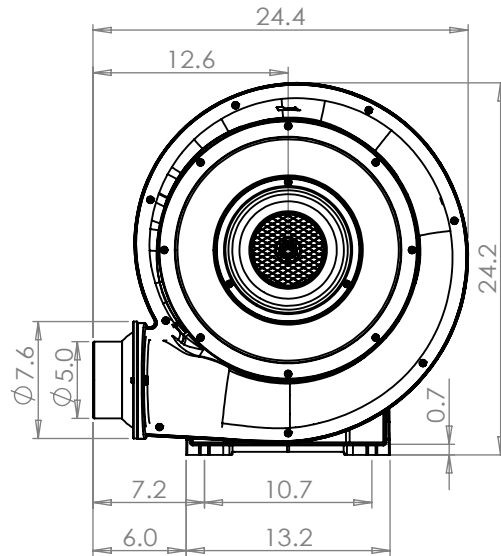

**Direct Drive Turbo Blower**

Unit: Inch

**Specifications**

Model	FDC-030A-7W
Phase	3
Voltage	208-240 / 415-480
Frequency (Hz)	60
Rated Output (HP)	3.0
Rated Current (Amps)	9.8 / 4.9
Max. Pressure (in. H <sub>2</sub> O)	15.0
Max. Airflow (CFM)	1111.8
Noise Level dB (A)	96.0
Weight (lbs.)	79.2

**Pressure**