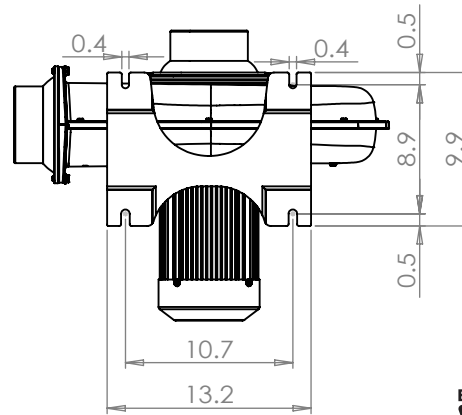

**Direct Drive Turbo Blower**

Unit: Inch

**Specifications**

Model	FDC-030A-7W
Phase	3
Voltage	208-240 / 415-480
Frequency (Hz)	60
Rated Output (HP)	3.0
Rated Current (Amps)	9.8 / 4.9
Max. Pressure (in. H <sub>2</sub> O)	15.0
Max. Airflow (CFM)	1111.8
Noise Level dB (A)	96.0
Weight (lbs.)	79.2

**Pressure**