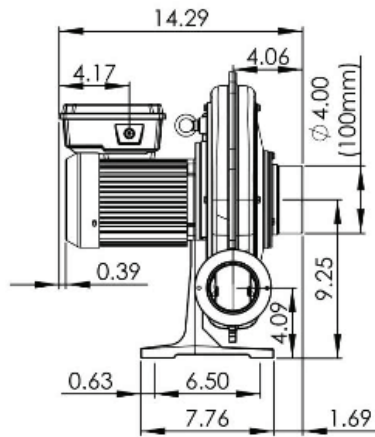

Direct Drive Turbo Blower

Unit: inches

Specifications

	FDC-005P-5T
Phase	1
Voltage	115/230
Frequency (Hz)	60
Rated Output (HP)	0.5
Rated Current (Amps)	5.9/3.0
Max. Pressure (in. H ₂ O)	7
Max. Airflow (CFM)	290
In/Out (Inch)	4/3
Noise Level dB (A)	77
Weight (lbs.)	34

Pressure