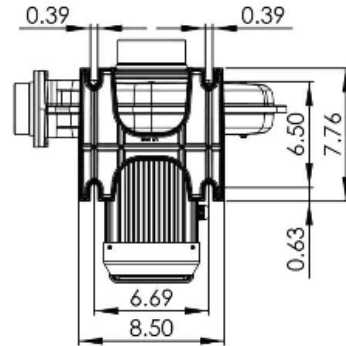

Direct Drive Turbo Blower

Unit: inches

Specifications

	FDC-005P-5T
Phase	1
Voltage	115/230
Frequency (Hz)	60
Rated Output (HP)	0.5
Rated Current (Amps)	5.9/3.0
Max. Pressure (in. H ₂ O)	7
Max. Airflow (CFM)	290
In/Out (Inch)	4/3
Noise Level dB (A)	77
Weight (lbs.)	34

Pressure