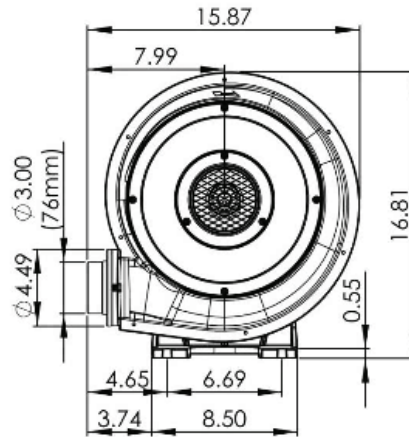

Direct Drive Turbo Blower

Unit: inches

Specifications

	FDC-005P-5T
Phase	1
Voltage	115/230
Frequency (Hz)	60
Rated Output (HP)	0.5
Rated Current (Amps)	5.9/3.0
Max. Pressure (in. H ₂ O)	7
Max. Airflow (CFM)	290
In/Out (Inch)	4/3
Noise Level dB (A)	77
Weight (lbs.)	34

Pressure