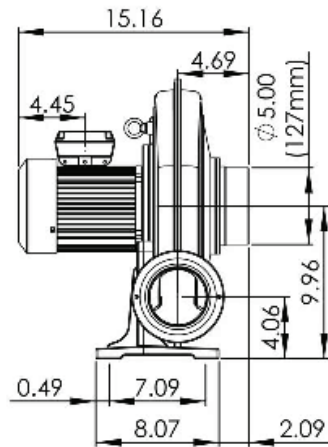

# Direct Drive Turbo Blower

Unit: inches

## Specifications

	FDC-010A-7W
Phase	3
Voltage	230/460
Frequency (Hz)	60
Rated Output (HP)	1.0
Rated Current (Amps)	4.1 / 2.1
Max. Pressure (in. H <sub>2</sub> O)	9
Max. Airflow (CFM)	630
In/Out (Inch)	5 / 4
Noise Level dB (A)	80
Weight (lbs.)	44