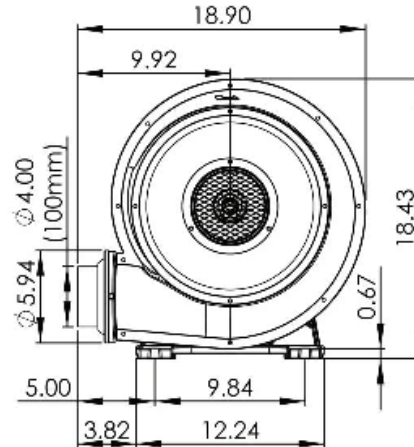

# Direct Drive Turbo Blower

Unit: inches

## Specifications

	FDC-010A-7W
Phase	3
Voltage	230/460
Frequency (Hz)	60
Rated Output (HP)	1.0
Rated Current (Amps)	4.1 / 2.1
Max. Pressure (in. H <sub>2</sub> O)	9
Max. Airflow (CFM)	630
In/Out (Inch)	5 / 4
Noise Level dB (A)	80
Weight (lbs.)	44