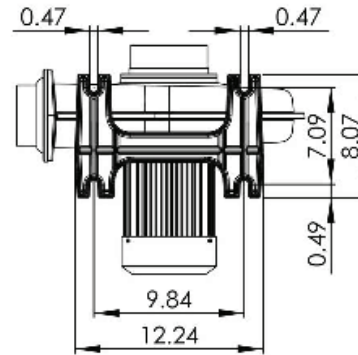

# Direct Drive Turbo Blower

Unit: inches

## Specifications

	FDC-010A-7W
Phase	3
Voltage	230/460
Frequency (Hz)	60
Rated Output (HP)	1.0
Rated Current (Amps)	4.1 / 2.1
Max. Pressure (in. H <sub>2</sub> O)	9
Max. Airflow (CFM)	630
In/Out (Inch)	5 / 4
Noise Level dB (A)	80
Weight (lbs.)	44